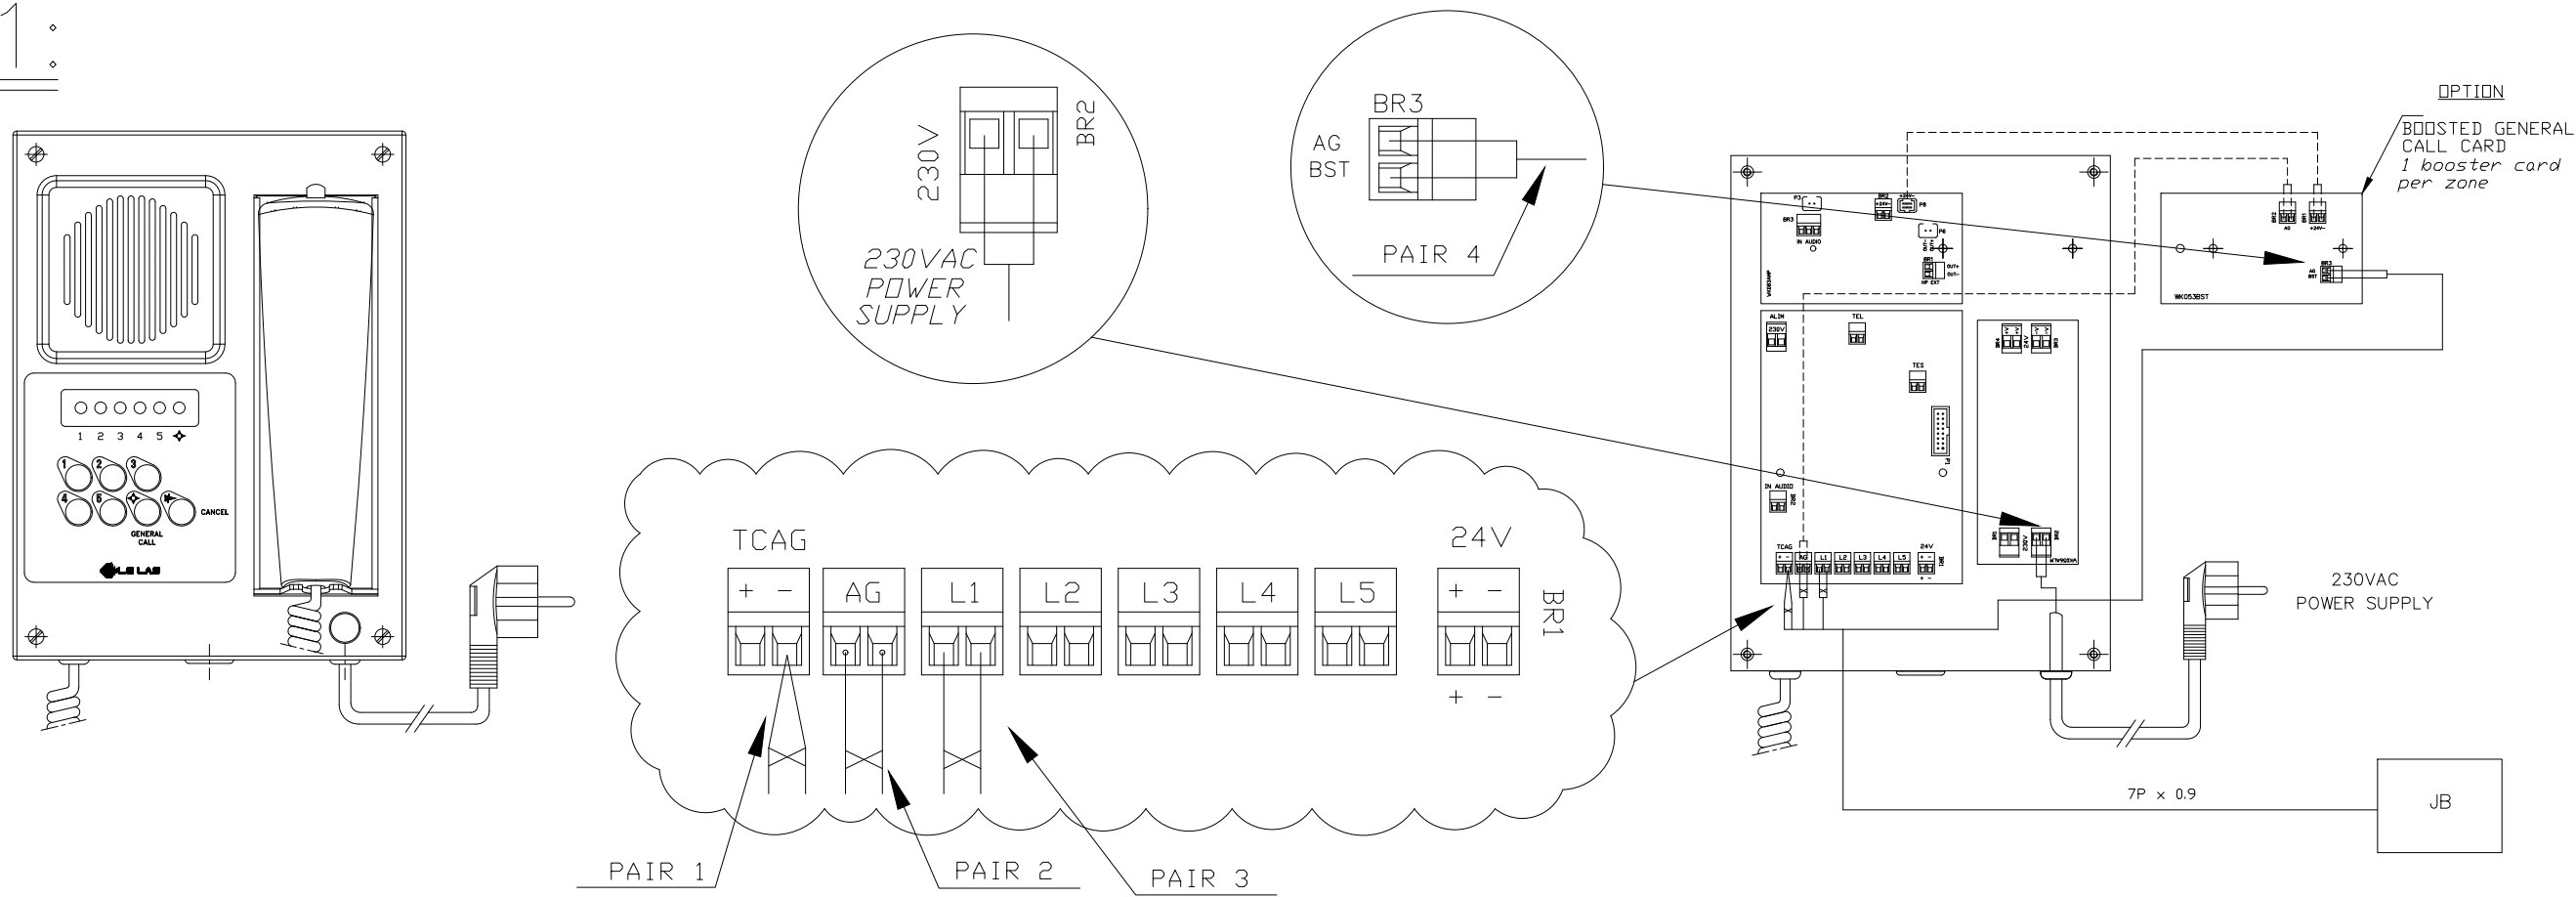

DETAILS 1

DETAILS 2

DETAILS 3

DETAILS 4

DETAILS 5

TLS214A2GC5TES
UNIT TELSON 3

TLS161P2GC5TESCA/BST (with booster card)
UNIT TELSON 1
WITH BOOSTED GENERAL CALL
ON A SINGLE ZONE ONLY

TLS161P2GC5TESCA (without booster card)
UNIT TELSON 2
WITH BOOSTED GENERAL CALL
ON A SINGLE ZONE ONLY

DETAILS 1:

MASTER STATION
TLS161P2GC5TES
WITH BOOSTER CARD

DETAILS 2:

MASTER STATION
TLS161P2GC5TES
WITHOUT BOOSTER CARD

DEVICE	CABLE PAIR	COLOR
COM	PAIR 1	WHITE-BLUE
AG	PAIR 2	WHITE-ORANGE
L1	PAIR 3	WHITE-GREEN
AG/BST	PAIR 4	WHITE-BROWN

DETAILS 4:

Ex-AMP BOX
AMP226A2HPCA

DETAILS 4:

WP-AMP BOX
AMP410E2GCTESCA

DEVICE	CABLE PAIR	COLOR
COM	PAIR 1	WHITE-BLUE
AG	PAIR 2	WHITE-ORANGE
L1	PAIR 3	WHITE-GREEN
AG/BST	PAIR 4	WHITE-BROWN

DETAILS 5:

WP-INTERCOM STATION
 TLS410E2GC5TESCA

INSIDE VIEW

DEVICE	CABLE PAIR	COLOR
COM	PAIR 1	WHITE-BLUE
AG	PAIR 2	WHITE-ORANGE
L1	PAIR 3	WHITE-GREEN
AG/BST	PAIR 4	WHITE-BROWN

DETAILS 3:

Ex-INTERCOM STATION
TLS214A2GC5TES

Ex-AMP BOX
AMP226A2TESCA

INSIDE VIEW