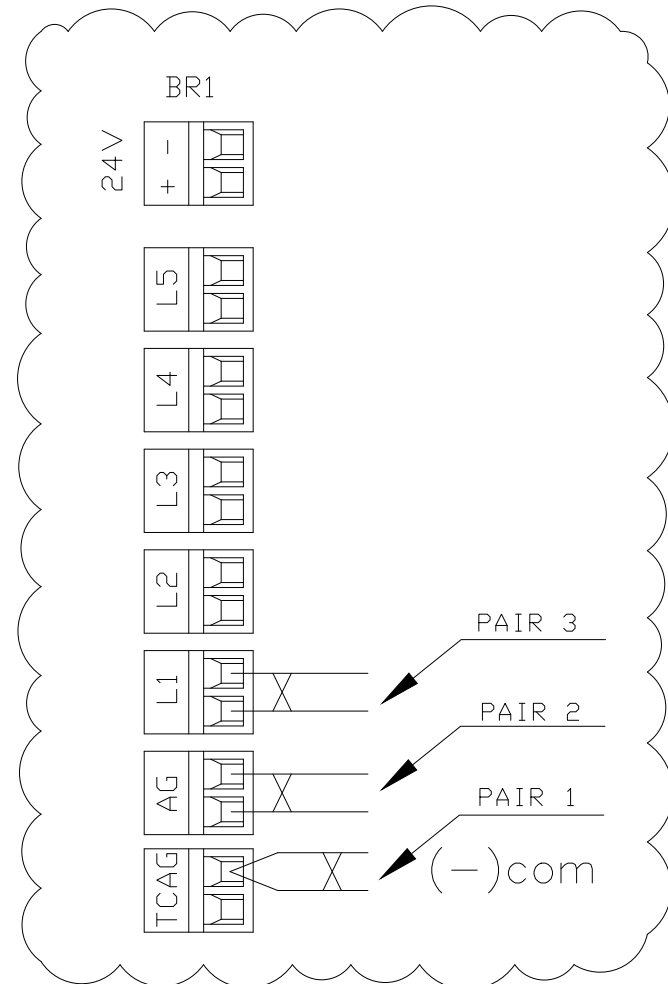

INSIDE VIEW

DEVICE	CABLE PAIR	COLOR
COM	PAIR 1	WHITE-BLUE
AG	PAIR 2	WHITE-ORANGE
L1	PAIR 3	WHITE-GREEN
AG/BST	PAIR 4	WHITE-BROWN

DETAILS 3:

Ex-INTERCOM STATION
TLS214A2GC5TES

Ex-AMP BOX
AMP226A2TESCA

INSIDE VIEW

230Vac/24Vdc
POWER SUPPLY

Ex
JB

7P x 0.9

DEVICE	CABLE PAIR	COLOR
COM	PAIR 1	WHITE-BLUE
AG	PAIR 2	WHITE-ORANGE
L1	PAIR 3	WHITE-GREEN
AG/BST	PAIR 4	WHITE-BROWN