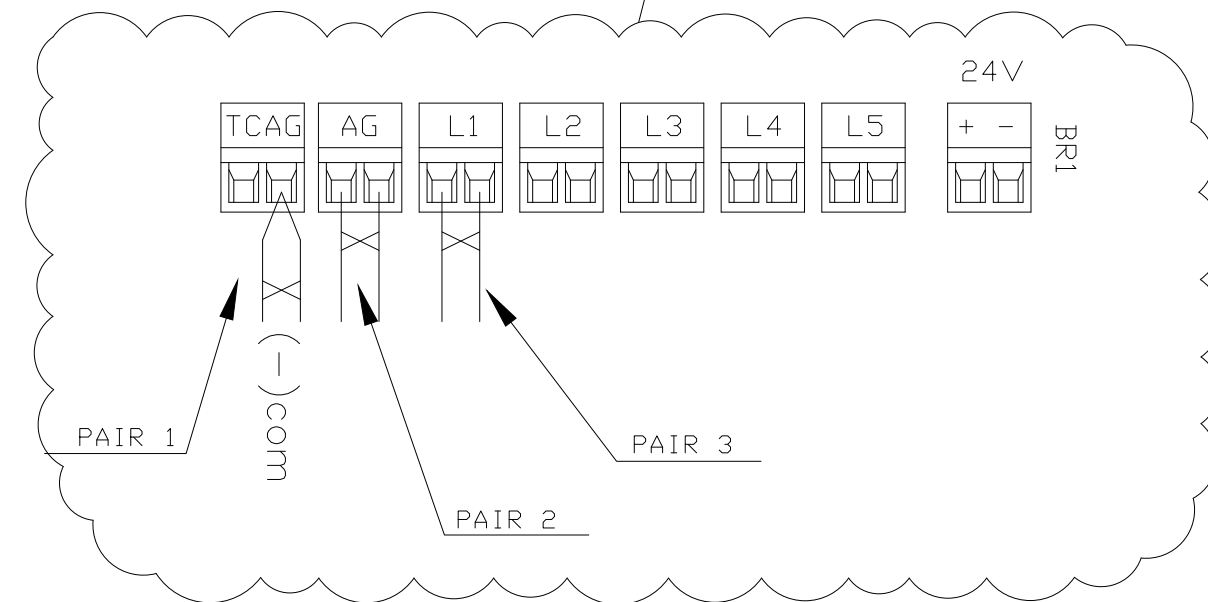

DETAILS 4:

Ex-AMP BOX
AMP226A2HPCA

DETAILS 4:

WP-AMP BOX
AMP410E2GCTESCA

DEVICE	CABLE PAIR	COLOR
COM	PAIR 1	WHITE-BLUE
AG	PAIR 2	WHITE-ORANGE
L1	PAIR 3	WHITE-GREEN
AG/BST	PAIR 4	WHITE-BROWN

DETAILS 5:

WP-INTERCOM STATION
 TLS410E2GC5TESCA

INSIDE VIEW

DEVICE	CABLE PAIR	COLOR
COM	PAIR 1	WHITE-BLUE
AG	PAIR 2	WHITE-ORANGE
L1	PAIR 3	WHITE-GREEN
AG/BST	PAIR 4	WHITE-BROWN

DETAILS 3:

Ex-INTERCOM STATION
TLS214A2GC5TES

Ex-AMP BOX
AMP226A2TESCA

INSIDE VIEW