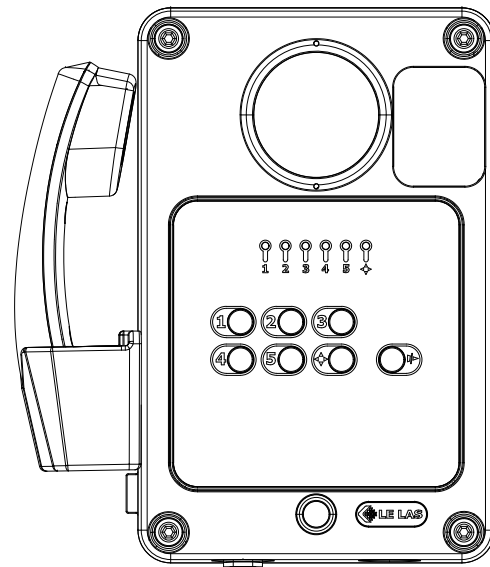

DETAILS 1:

MASTER STATION
TLS161P2GC5TES
WITH BOOSTER CARD

DETAILS 2:

MASTER STATION
TLS161P2GC5TES
WITHOUT BOOSTER CARD

DEVICE	CABLE PAIR	COLOR
COM	PAIR 1	WHITE-BLUE
AG	PAIR 2	WHITE-ORANGE
L1	PAIR 3	WHITE-GREEN
AG/BST	PAIR 4	WHITE-BROWN

DETAILS 4:

Ex-AMP BOX
AMP226A2HPCA

DETAILS 4:

WP-AMP BOX
AMP410E2GCTESCA

DEVICE	CABLE PAIR	COLOR
COM	PAIR 1	WHITE-BLUE
AG	PAIR 2	WHITE-ORANGE
L1	PAIR 3	WHITE-GREEN
AG/BST	PAIR 4	WHITE-BROWN

DETAILS 5:

WP-INTERCOM STATION
 TLS410E2GC5TESCA

INSIDE VIEW

DEVICE	CABLE PAIR	COLOR
COM	PAIR 1	WHITE-BLUE
AG	PAIR 2	WHITE-ORANGE
L1	PAIR 3	WHITE-GREEN
AG/BST	PAIR 4	WHITE-BROWN

DETAILS 3:

Ex-INTERCOM STATION
TLS214A2GC5TES

Ex-AMP BOX
AMP226A2TESCA

INSIDE VIEW