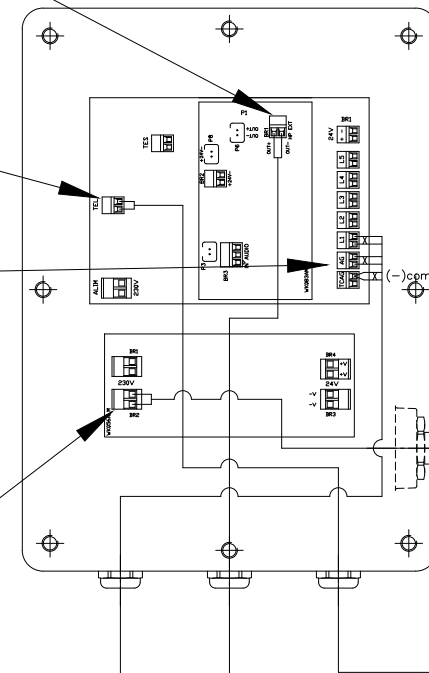

INSIDE VIEW

DEVICE	CABLE PAIR	COLOR
COM	PAIR 1	WHITE-BLUE
AG	PAIR 2	WHITE-ORANGE
L1	PAIR 3	WHITE-GREEN
AG/BST	PAIR 4	WHITE-BROWN

DETAILS 3:

Ex-INTERCOM STATION
TLS214A2GC5TES

Ex-AMP BOX
AMP226A2TESCA

INSIDE VIEW

230Vac/24Vdc
POWER SUPPLY

Ex
JB

7P x 0.9

DEVICE	CABLE PAIR	COLOR
COM	PAIR 1	WHITE-BLUE
AG	PAIR 2	WHITE-ORANGE
L1	PAIR 3	WHITE-GREEN
AG/BST	PAIR 4	WHITE-BROWN