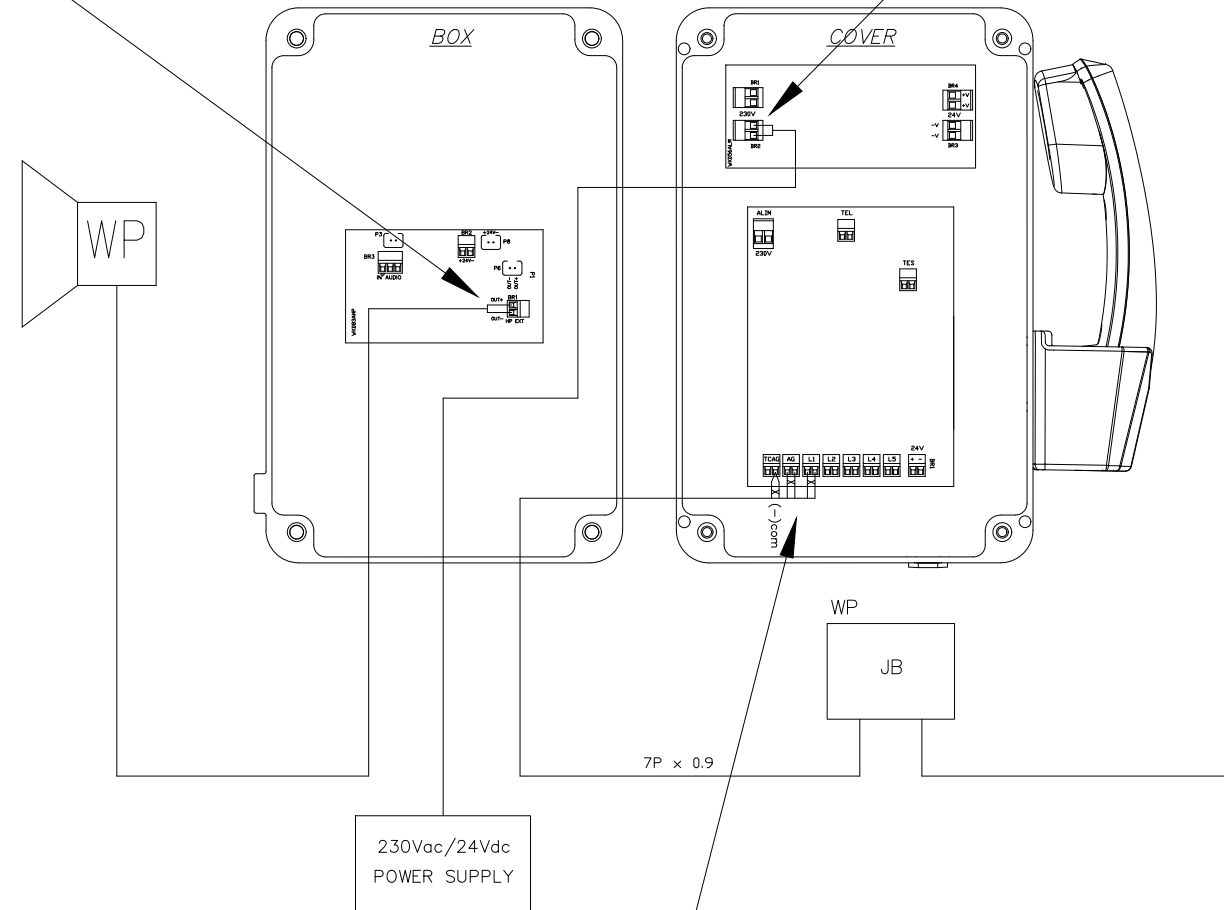

DETAILS 1:

MASTER STATION
TLS161P2GC5TES
WITH BOOSTER CARD

DETAILS 2:

MASTER STATION
TLS161P2GC5TES
WITHOUT BOOSTER CARD

DEVICE	CABLE PAIR	COLOR
COM	PAIR 1	WHITE-BLUE
AG	PAIR 2	WHITE-ORANGE
L1	PAIR 3	WHITE-GREEN
AG/BST	PAIR 4	WHITE-BROWN

DETAILS 4:

Ex-AMP BOX
AMP226A2HPCA

DETAILS 4:

WP-AMP BOX
AMP410E2GCTESCA

DEVICE	CABLE PAIR	COLOR
COM	PAIR 1	WHITE-BLUE
AG	PAIR 2	WHITE-ORANGE
L1	PAIR 3	WHITE-GREEN
AG/BST	PAIR 4	WHITE-BROWN

DETAILS 5:

WP-INTERCOM STATION
 TLS410E2GC5TESCA

INSIDE VIEW

DEVICE	CABLE PAIR	COLOR
COM	PAIR 1	WHITE-BLUE
AG	PAIR 2	WHITE-ORANGE
L1	PAIR 3	WHITE-GREEN
AG/BST	PAIR 4	WHITE-BROWN

DETAILS 3:

Ex-INTERCOM STATION
TLS214A2GC5TES

Ex-AMP BOX
AMP226A2TESCA

INSIDE VIEW