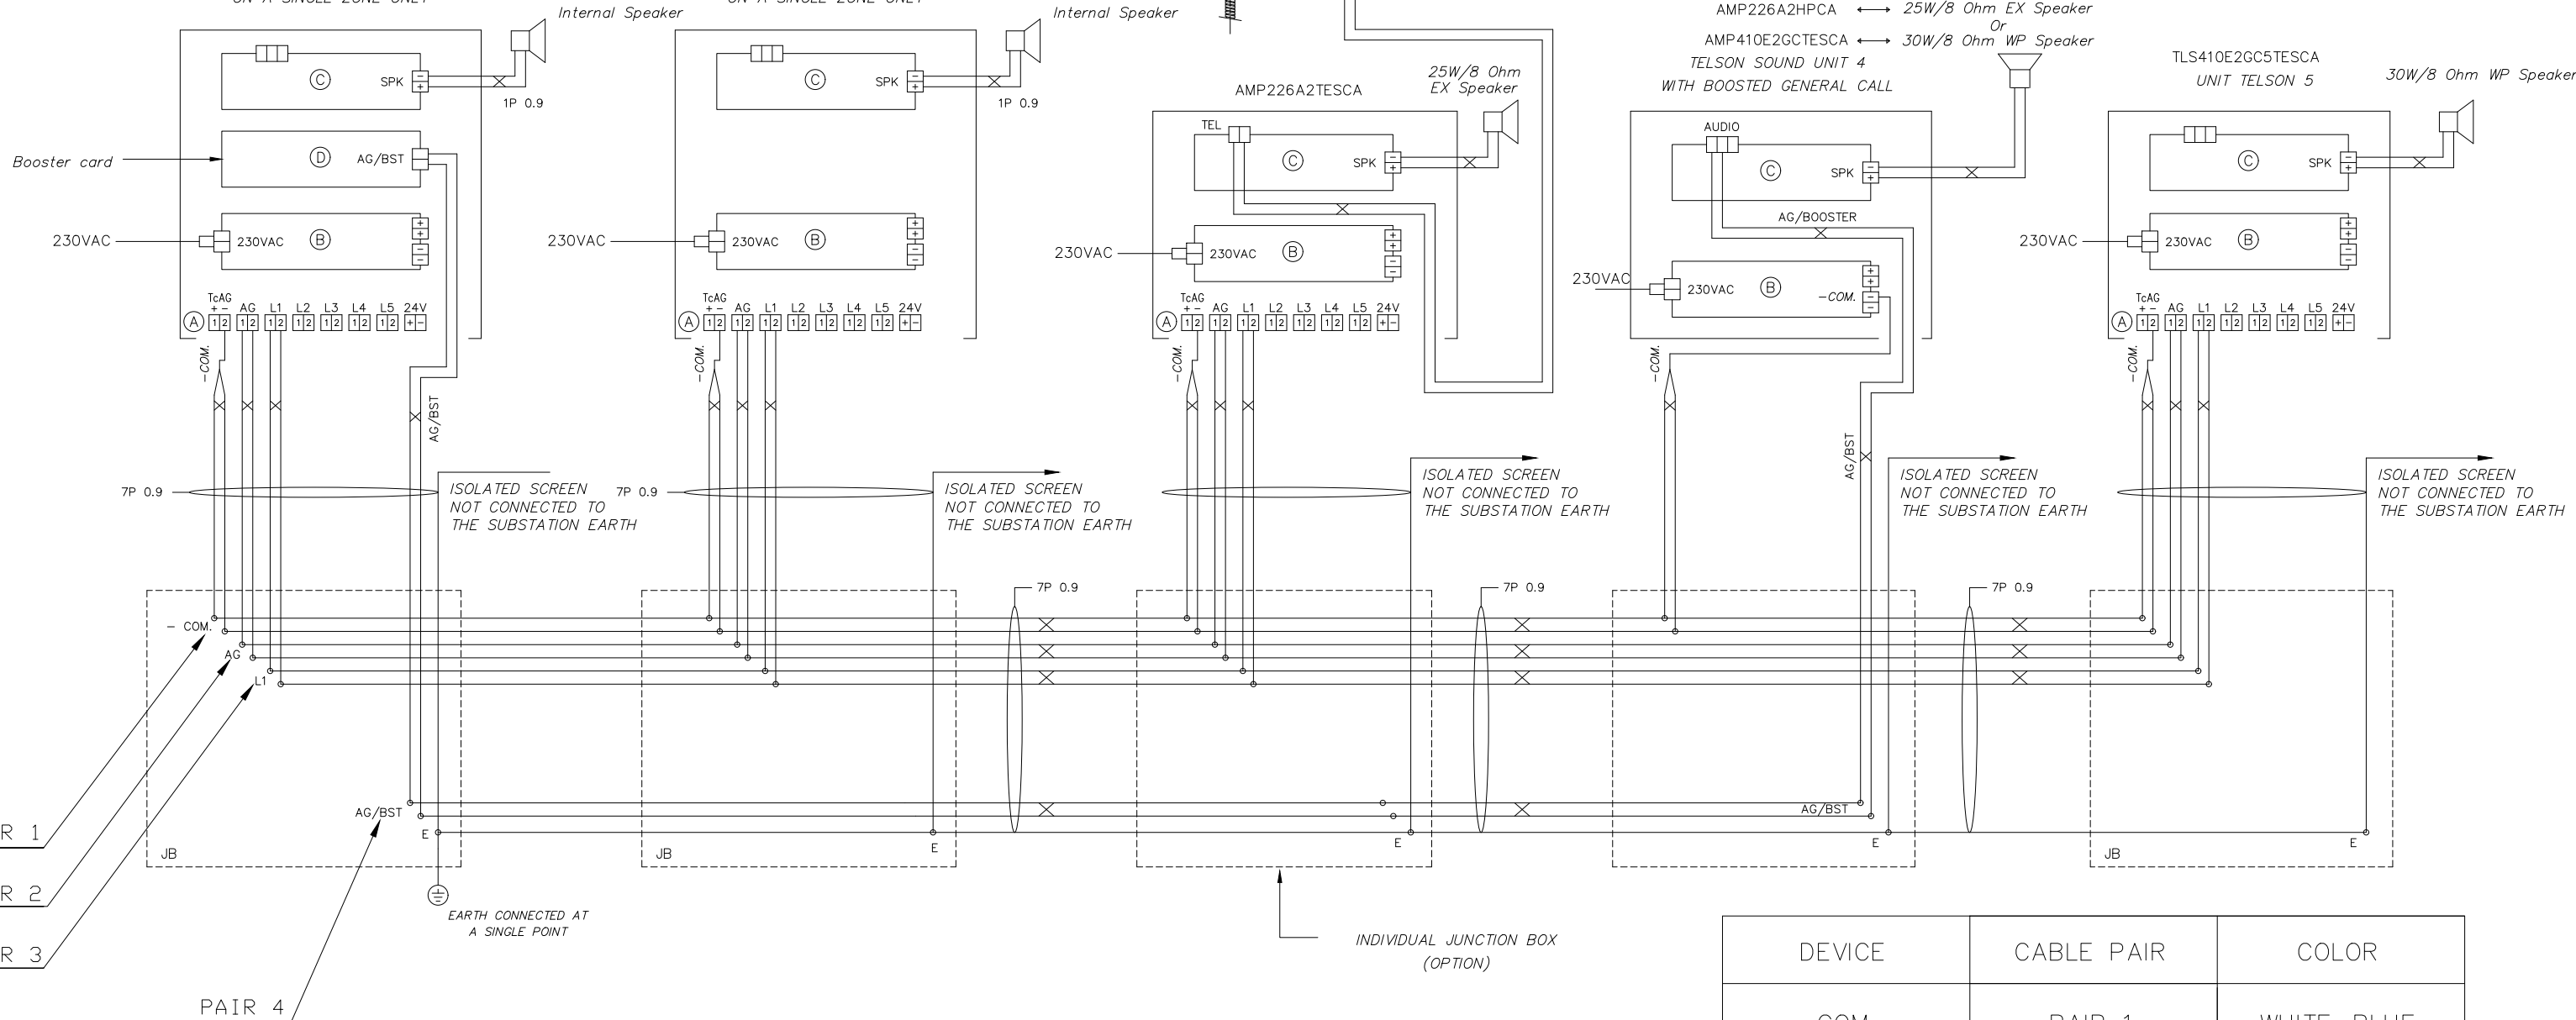

DETAILS 1

DETAILS 2

DETAILS 3

DETAILS 4

DETAILS 5

TLS214A2GC5TES
UNIT TELSON 3

TLS161P2GC5TESCA/BST (with booster card)
UNIT TELSON 1
WITH BOOSTED GENERAL CALL
ON A SINGLE ZONE ONLY

TLS161P2GC5TESCA (without booster card)
UNIT TELSON 2
WITH BOOSTED GENERAL CALL
ON A SINGLE ZONE ONLY

AMP226A2HPCA ↔ 25W/8 Ohm EX Speaker
Or
AMP410E2GC5TESCA ↔ 30W/8 Ohm WP Speaker
TELSON SOUND UNIT 4
WITH BOOSTED GENERAL CALL

TLS410E2GC5TESCA
UNIT TELSON 5
30W/8 Ohm WP Speaker

DEVICE	CABLE PAIR	COLOR
COM	PAIR 1	WHITE-BLUE
AG	PAIR 2	WHITE-ORANGE
L1	PAIR 3	WHITE-GREEN
AG/BST	PAIR 4	WHITE-BROWN