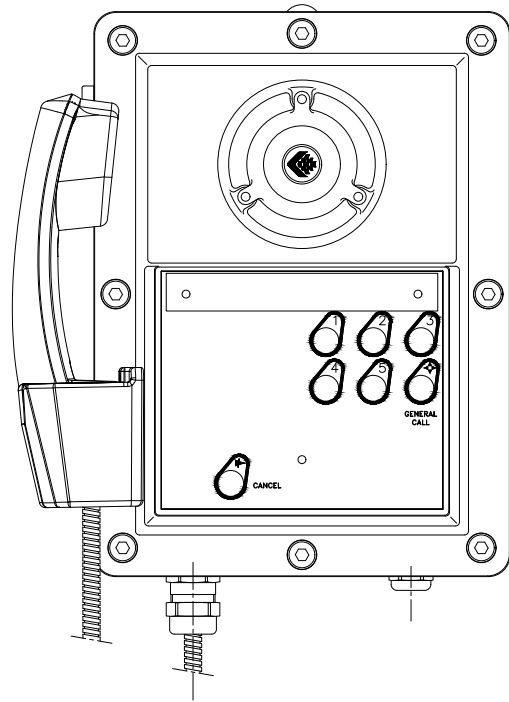

DETAILS 1:

MASTER STATION
TLS161P2GC5TES
WITH BOOSTER CARD

DETAILS 2:

MASTER STATION
TLS161P2GC5TES
WITHOUT BOOSTER CARD

DEVICE	CABLE PAIR	COLOR
COM	PAIR 1	WHITE-BLUE
AG	PAIR 2	WHITE-ORANGE
L1	PAIR 3	WHITE-GREEN
AG/BST	PAIR 4	WHITE-BROWN

DETAILS 4:

Ex-AMP BOX
AMP226A2HPCA

DETAILS 4:

WP-AMP BOX
AMP410E2GCTESCA

DEVICE	CABLE PAIR	COLOR
COM	PAIR 1	WHITE-BLUE
AG	PAIR 2	WHITE-ORANGE
L1	PAIR 3	WHITE-GREEN
AG/BST	PAIR 4	WHITE-BROWN

DETAILS 5:

WP-INTERCOM STATION
 TLS410E2GC5TESCA

INSIDE VIEW

DEVICE	CABLE PAIR	COLOR
COM	PAIR 1	WHITE-BLUE
AG	PAIR 2	WHITE-ORANGE
L1	PAIR 3	WHITE-GREEN
AG/BST	PAIR 4	WHITE-BROWN

DETAILS 3:

Ex-INTERCOM STATION
TLS214A2GC5TES

Ex-AMP BOX
AMP226A2TESCA

INSIDE VIEW