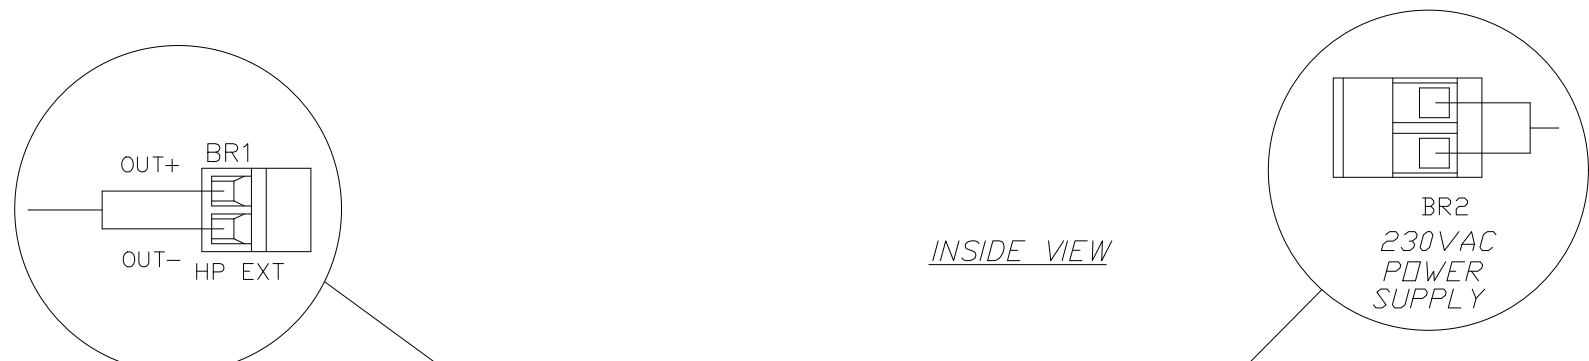

INSIDE VIEW

DEVICE	CABLE PAIR	COLOR
COM	PAIR 1	WHITE-BLUE
AG	PAIR 2	WHITE-ORANGE
L1	PAIR 3	WHITE-GREEN
AG/BST	PAIR 4	WHITE-BROWN

DETAILS 3:

Ex-INTERCOM STATION
TLS214A2GC5TES

Ex-AMP BOX
AMP226A2TESCA

INSIDE VIEW