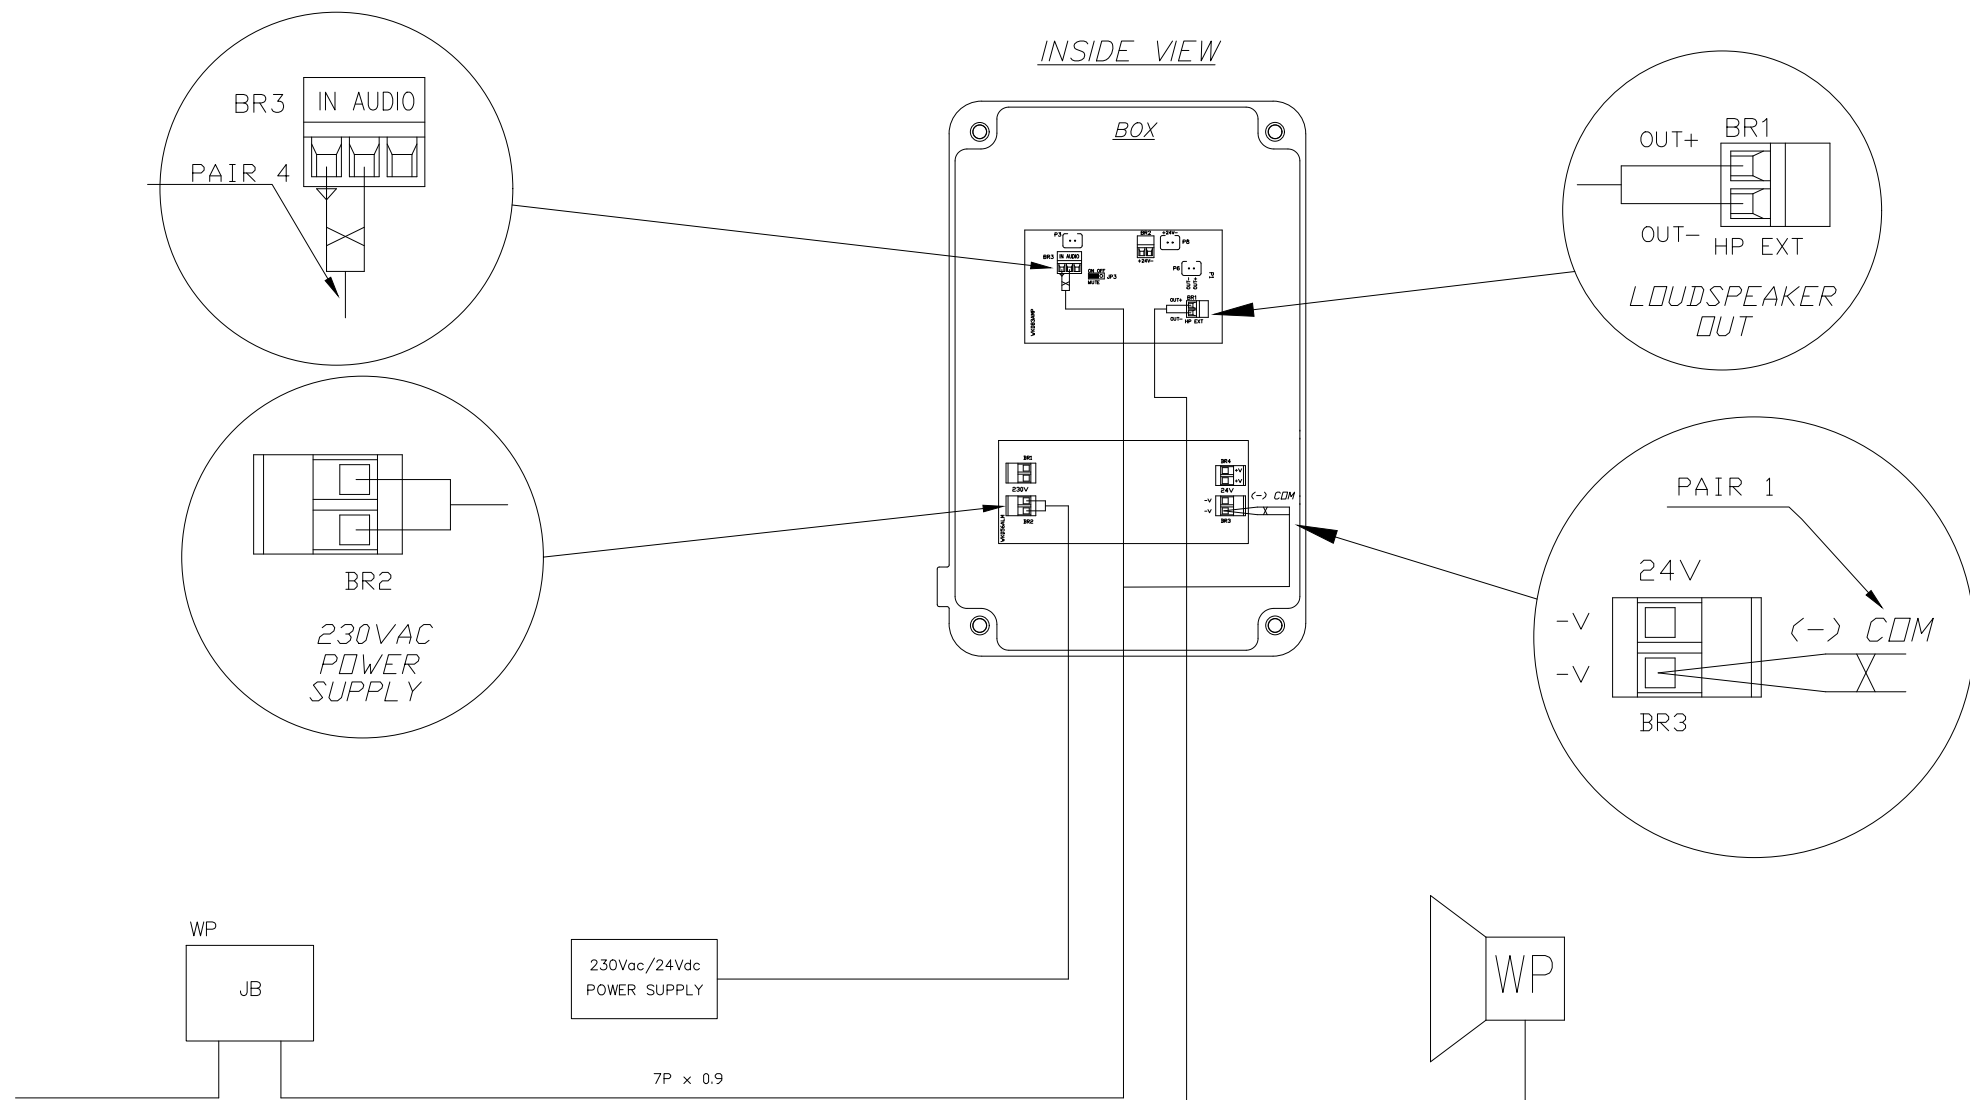

DETAILS 1:

MASTER STATION
TLS161P2GC5TES
WITH BOOSTER CARD

DETAILS 2:

MASTER STATION
TLS161P2GC5TES
WITHOUT BOOSTER CARD

DEVICE	CABLE PAIR	COLOR
COM	PAIR 1	WHITE-BLUE
AG	PAIR 2	WHITE-ORANGE
L1	PAIR 3	WHITE-GREEN
AG/BST	PAIR 4	WHITE-BROWN

DETAILS 4:

Ex-AMP BOX
AMP226A2HPCA

DETAILS 4:

WP-AMP BOX
AMP410E2GCTESCA

DEVICE	CABLE PAIR	COLOR
COM	PAIR 1	WHITE-BLUE
AG	PAIR 2	WHITE-ORANGE
L1	PAIR 3	WHITE-GREEN
AG/BST	PAIR 4	WHITE-BROWN

DETAILS 5:

WP-INTERCOM STATION
 TLS410E2GC5TESCA

INSIDE VIEW

DEVICE	CABLE PAIR	COLOR
COM	PAIR 1	WHITE-BLUE
AG	PAIR 2	WHITE-ORANGE
L1	PAIR 3	WHITE-GREEN
AG/BST	PAIR 4	WHITE-BROWN

DETAILS 3:

Ex-INTERCOM STATION
TLS214A2GC5TES

Ex-AMP BOX
AMP226A2TESCA

INSIDE VIEW