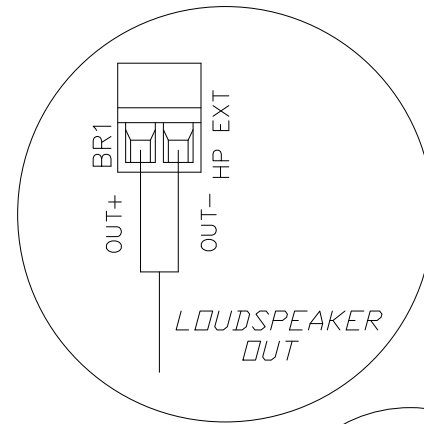

INSIDE VIEW

DEVICE	CABLE PAIR	COLOR
COM	PAIR 1	WHITE-BLUE
AG	PAIR 2	WHITE-ORANGE
L1	PAIR 3	WHITE-GREEN
AG/BST	PAIR 4	WHITE-BROWN

DETAILS 3:

Ex-INTERCOM STATION
TLS214A2GC5TES

Ex-AMP BOX
AMP226A2TESCA

INSIDE VIEW