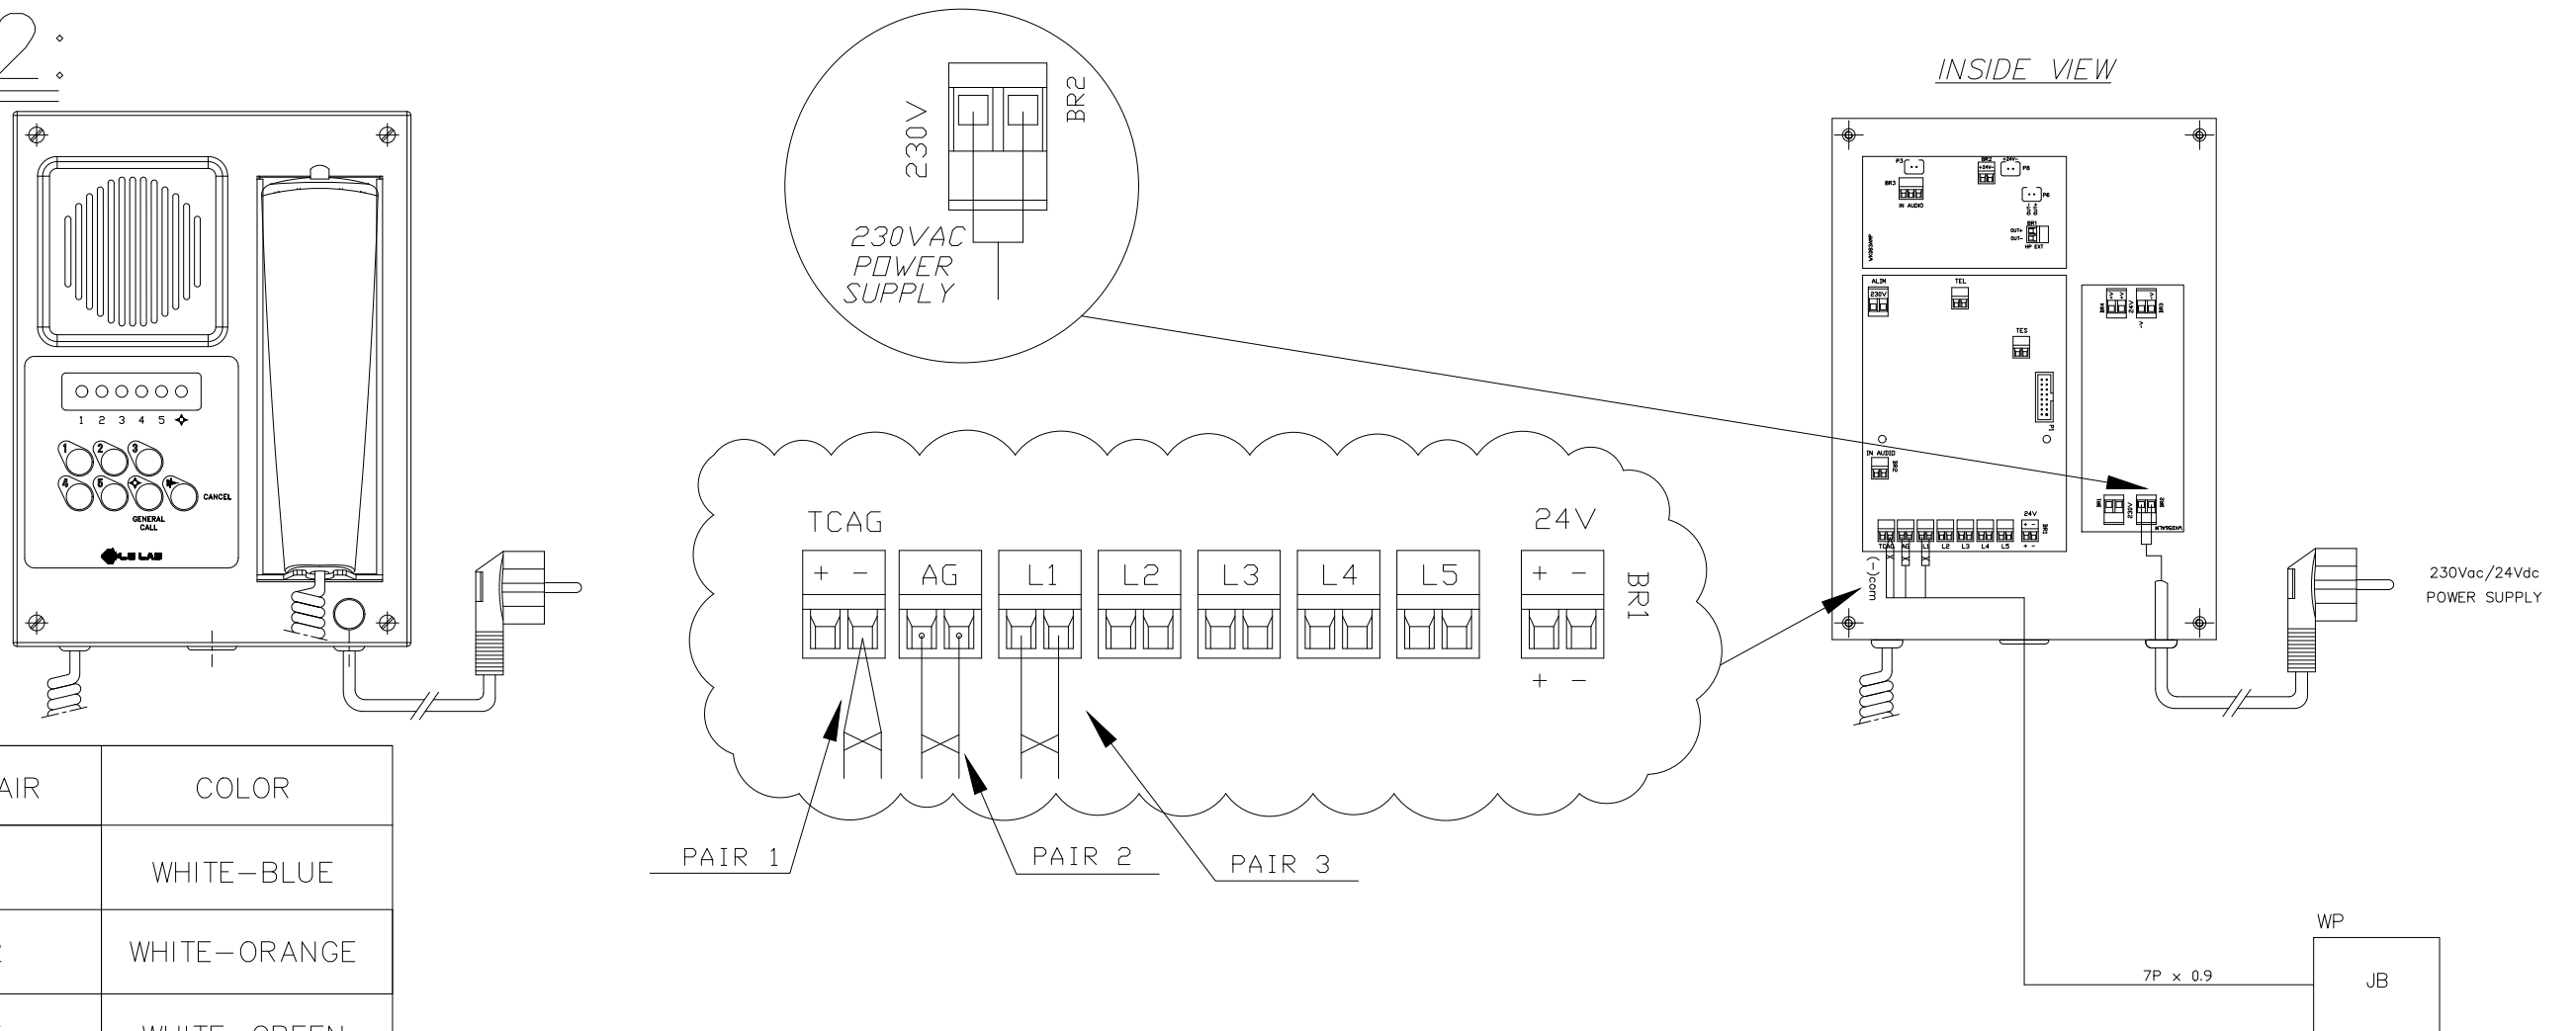

DETAILS 1

DETAILS 2

DETAILS 3

DETAILS 4

DETAILS 5

TLS214A2GC5TES
UNIT TELSON 3

TLS161P2GC5TESCA/BST (with booster card)
UNIT TELSON 1
WITH BOOSTED GENERAL CALL
ON A SINGLE ZONE ONLY

TLS161P2GC5TESCA (without booster card)
UNIT TELSON 2
WITH BOOSTED GENERAL CALL
ON A SINGLE ZONE ONLY

DETAILS 1:

MASTER STATION
TLS161P2GC5TES
WITH BOOSTER CARD

DETAILS 2:

MASTER STATION
TLS161P2GC5TES
WITHOUT BOOSTER CARD

DEVICE	CABLE PAIR	COLOR
COM	PAIR 1	WHITE-BLUE
AG	PAIR 2	WHITE-ORANGE
L1	PAIR 3	WHITE-GREEN
AG/BST	PAIR 4	WHITE-BROWN

DETAILS 4:

Ex-AMP BOX
AMP226A2HPCA

DETAILS 4:

WP-AMP BOX
AMP410E2GCTESCA

DEVICE	CABLE PAIR	COLOR
COM	PAIR 1	WHITE-BLUE
AG	PAIR 2	WHITE-ORANGE
L1	PAIR 3	WHITE-GREEN
AG/BST	PAIR 4	WHITE-BROWN

DETAILS 5:

WP-INTERCOM STATION
 TLS410E2GC5TESCA

INSIDE VIEW

DEVICE	CABLE PAIR	COLOR
COM	PAIR 1	WHITE-BLUE
AG	PAIR 2	WHITE-ORANGE
L1	PAIR 3	WHITE-GREEN
AG/BST	PAIR 4	WHITE-BROWN

DETAILS 3:

Ex-INTERCOM STATION
TLS214A2GC5TES

Ex-AMP BOX
AMP226A2TESCA

INSIDE VIEW