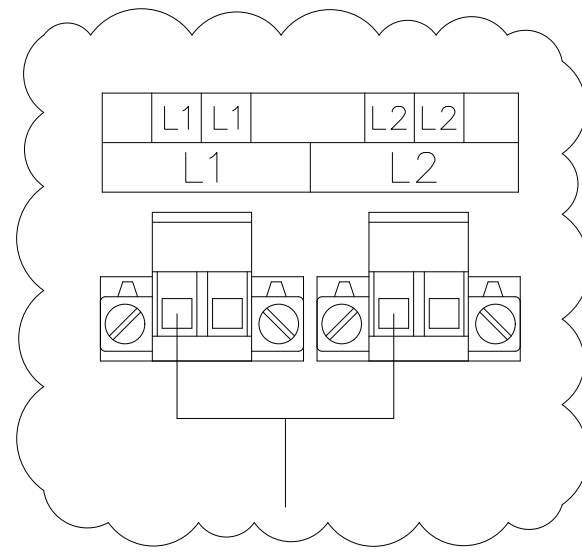

INSIDE VIEW

DEVICE	CABLE PAIR	COLOR
COM	PAIR 1	WHITE-BLUE
AG	PAIR 2	WHITE-ORANGE
L1	PAIR 3	WHITE-GREEN
AG/BST	PAIR 4	WHITE-BROWN

DETAILS 3:

Ex-INTERCOM STATION
TLS214A2GC5TES

Ex-AMP BOX
AMP226A2TESCA

INSIDE VIEW