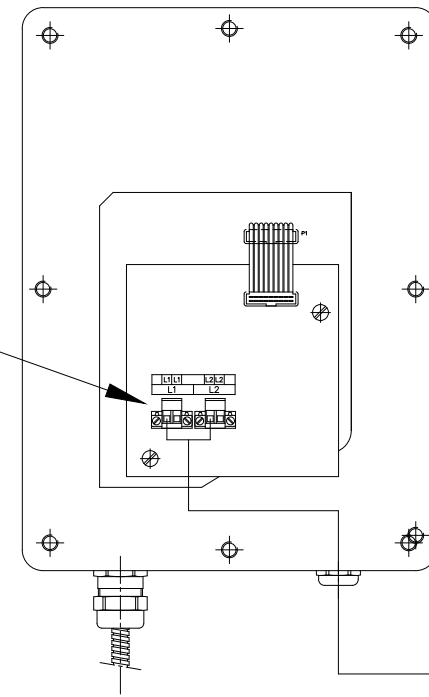

DETAILS 4:

Ex-AMP BOX
AMP226A2HPCA

DETAILS 4:

WP-AMP BOX
AMP410E2GCTESCA

DEVICE	CABLE PAIR	COLOR
COM	PAIR 1	WHITE-BLUE
AG	PAIR 2	WHITE-ORANGE
L1	PAIR 3	WHITE-GREEN
AG/BST	PAIR 4	WHITE-BROWN

DETAILS 5:

WP-INTERCOM STATION
 TLS410E2GC5TESCA

INSIDE VIEW

DEVICE	CABLE PAIR	COLOR
COM	PAIR 1	WHITE-BLUE
AG	PAIR 2	WHITE-ORANGE
L1	PAIR 3	WHITE-GREEN
AG/BST	PAIR 4	WHITE-BROWN

DETAILS 3:

Ex-INTERCOM STATION
TLS214A2GC5TES

Ex-AMP BOX
AMP226A2TESCA

INSIDE VIEW

230Vac/24Vdc
POWER SUPPLY

Ex
JB

7P x 0.9

DEVICE	CABLE PAIR	COLOR
COM	PAIR 1	WHITE-BLUE
AG	PAIR 2	WHITE-ORANGE
L1	PAIR 3	WHITE-GREEN
AG/BST	PAIR 4	WHITE-BROWN