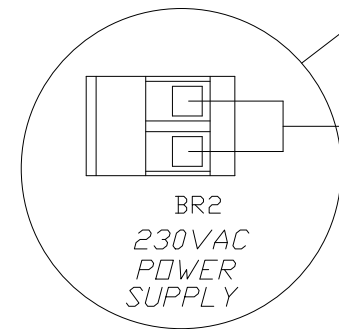

INSIDE VIEW

DEVICE	CABLE PAIR	COLOR
COM	PAIR 1	WHITE-BLUE
AG	PAIR 2	WHITE-ORANGE
L1	PAIR 3	WHITE-GREEN
AG/BST	PAIR 4	WHITE-BROWN

DETAILS 3:

Ex-INTERCOM STATION
TLS214A2GC5TES

Ex-AMP BOX
AMP226A2TESCA

INSIDE VIEW

230Vac/24Vdc
POWER SUPPLY

Ex
JB

7P x 0.9

DEVICE	CABLE PAIR	COLOR
COM	PAIR 1	WHITE-BLUE
AG	PAIR 2	WHITE-ORANGE
L1	PAIR 3	WHITE-GREEN
AG/BST	PAIR 4	WHITE-BROWN