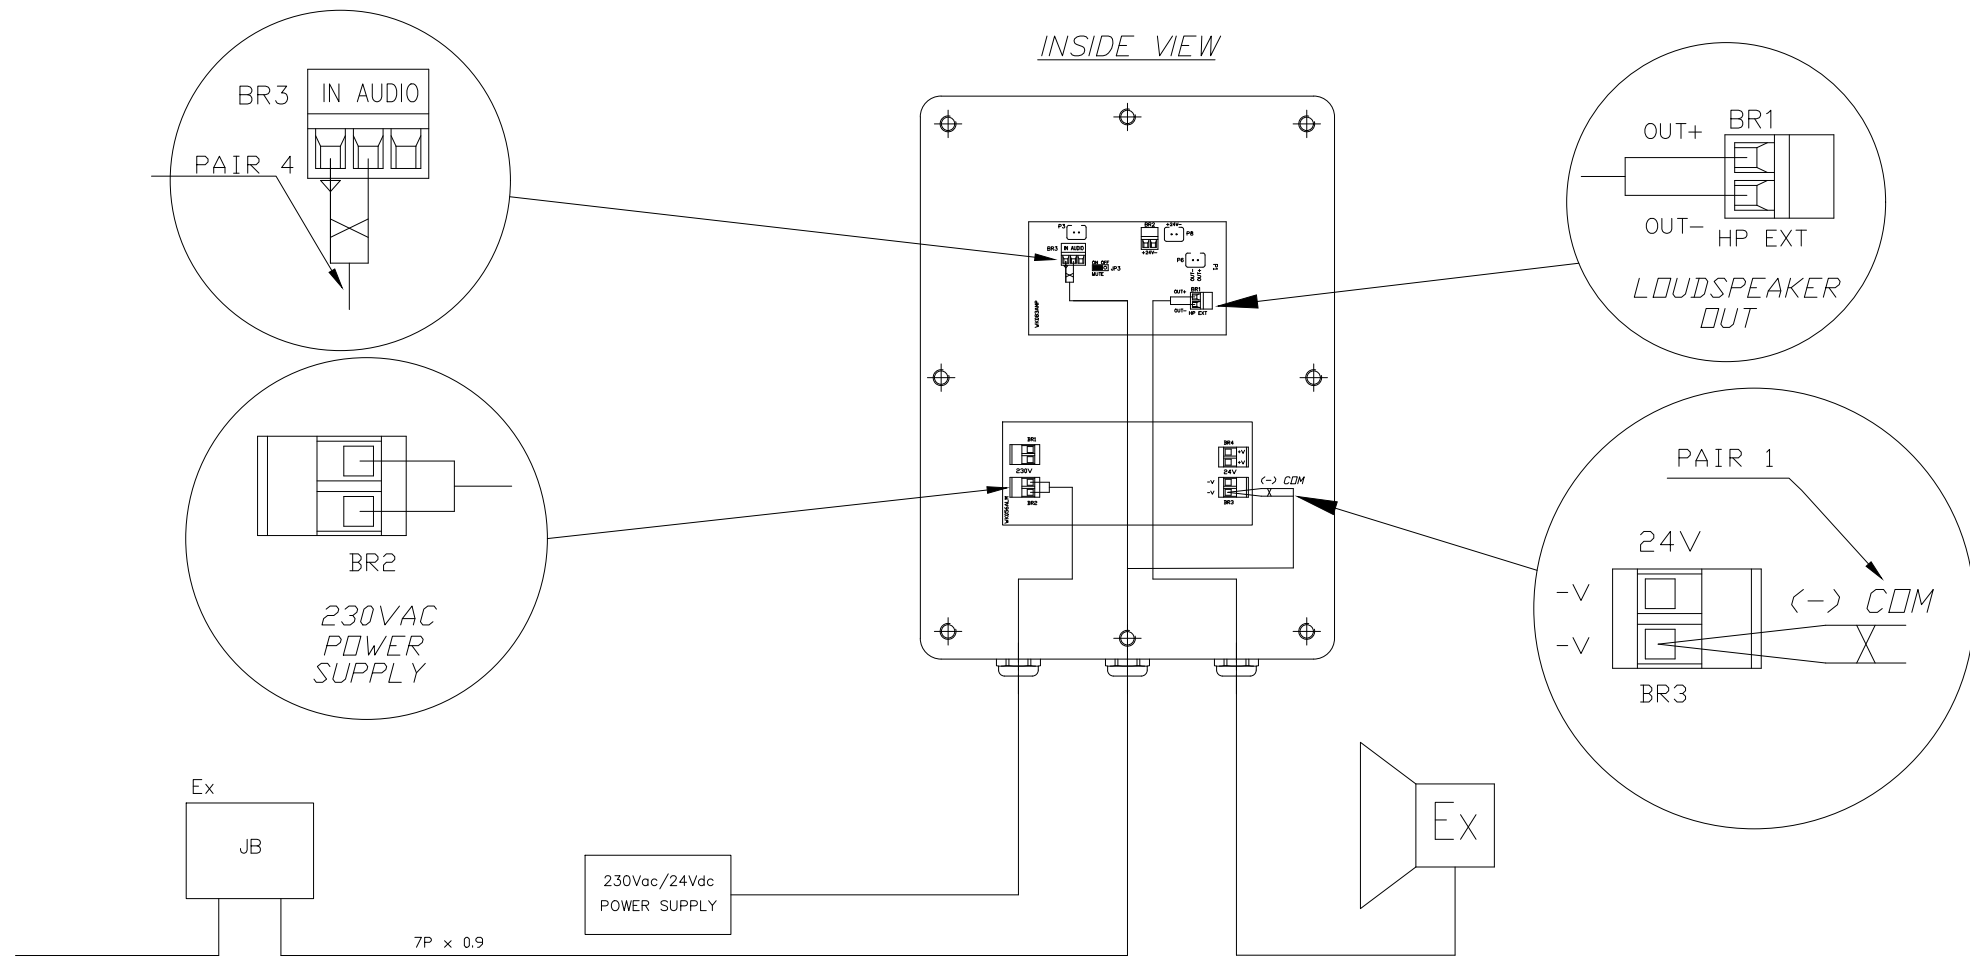

DETAILS 1:

MASTER STATION
TLS161P2GC5TES
WITH BOOSTER CARD

DETAILS 2:

MASTER STATION
TLS161P2GC5TES
WITHOUT BOOSTER CARD

DEVICE	CABLE PAIR	COLOR
COM	PAIR 1	WHITE-BLUE
AG	PAIR 2	WHITE-ORANGE
L1	PAIR 3	WHITE-GREEN
AG/BST	PAIR 4	WHITE-BROWN

DETAILS 4:

Ex-AMP BOX
AMP226A2HPCA

DETAILS 4:

WP-AMP BOX
AMP410E2GCTESCA

DEVICE	CABLE PAIR	COLOR
COM	PAIR 1	WHITE-BLUE
AG	PAIR 2	WHITE-ORANGE
L1	PAIR 3	WHITE-GREEN
AG/BST	PAIR 4	WHITE-BROWN

DETAILS 5:

WP-INTERCOM STATION
 TLS410E2GC5TESCA

INSIDE VIEW

DEVICE	CABLE PAIR	COLOR
COM	PAIR 1	WHITE-BLUE
AG	PAIR 2	WHITE-ORANGE
L1	PAIR 3	WHITE-GREEN
AG/BST	PAIR 4	WHITE-BROWN

DETAILS 3:

Ex-INTERCOM STATION
TLS214A2GC5TES

Ex-AMP BOX
AMP226A2TESCA

INSIDE VIEW